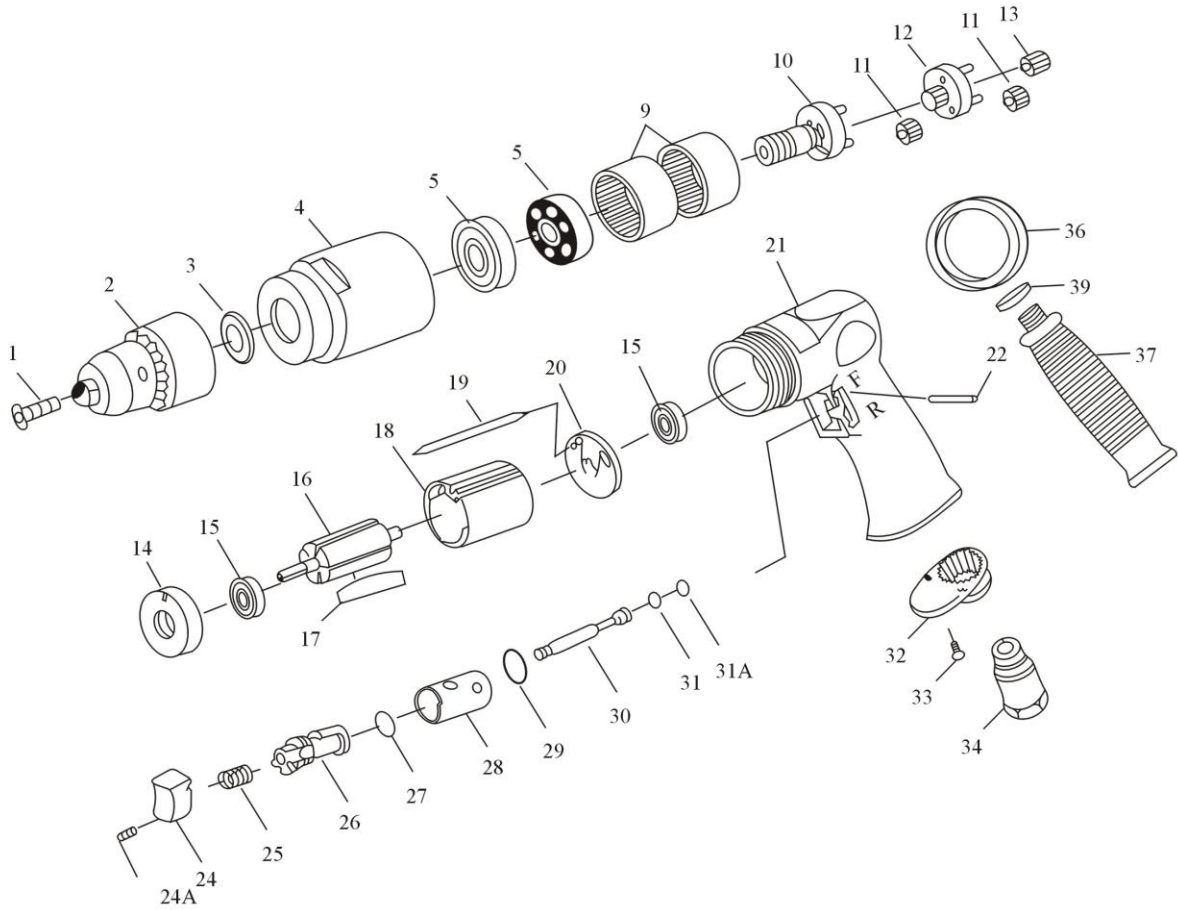

# OS-230303R **GAV** HAVALI MATKAP

Item No.	Description	Q'ty	Item No.	Description	Q'ty
1	Chuck Screw	1	21	Housing	1
2	1/2" Keyless Chuck	1	22	Pin	1
3	Chuck Spacer	1	24	Trigger	1
4	Clamp Nut	1	24A	Set Screw	1
5	Ball Bearing	2	25	Valve Spring	1
9	Internal Gear	2	26	Reverse Lever	1
10	Wark Spindle	1	27	O-Ring	1
10A	Needle Roller	6	28	Reverse Bushing	1
11	Idler Gear	6	29	O-Ring	1
12	Reduction Spindle	1	30	Valve Stem	1
12A	Reduction Gear	1	31	O-Ring	1
13	Pinion Gear	1	31A	O-Ring	1
14	Spacer	1	32	Exhaust Diffuser	1
15	Ball Bearing	2	33	Screw	2
16	Rotor	1	34	Air Inlet	1
17	Rotor Balde	5	36	Clamp Ring	1
18	Cylinder	1	37	Dead Handle	1
19	Pin	1	39	Rubber Gasket	1
20	End Plate	1			